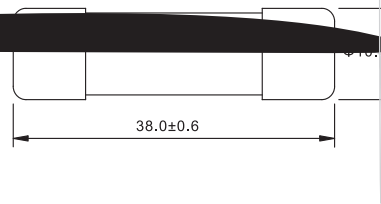

### 速断型熔断器

Standard/ UL 248

INTERRUPTING CAPACITY /  
100,000 A at 600V AC (1A-30A)  
10,000 A at 600V DC (1A-30A)

Dimensions/ :

HC10N 平均 I-T 曲线图 (仅供参考)  
AVERAGE I-T CHARACTERISTICS CURVE  
(FOR REFERENCE ONLY)